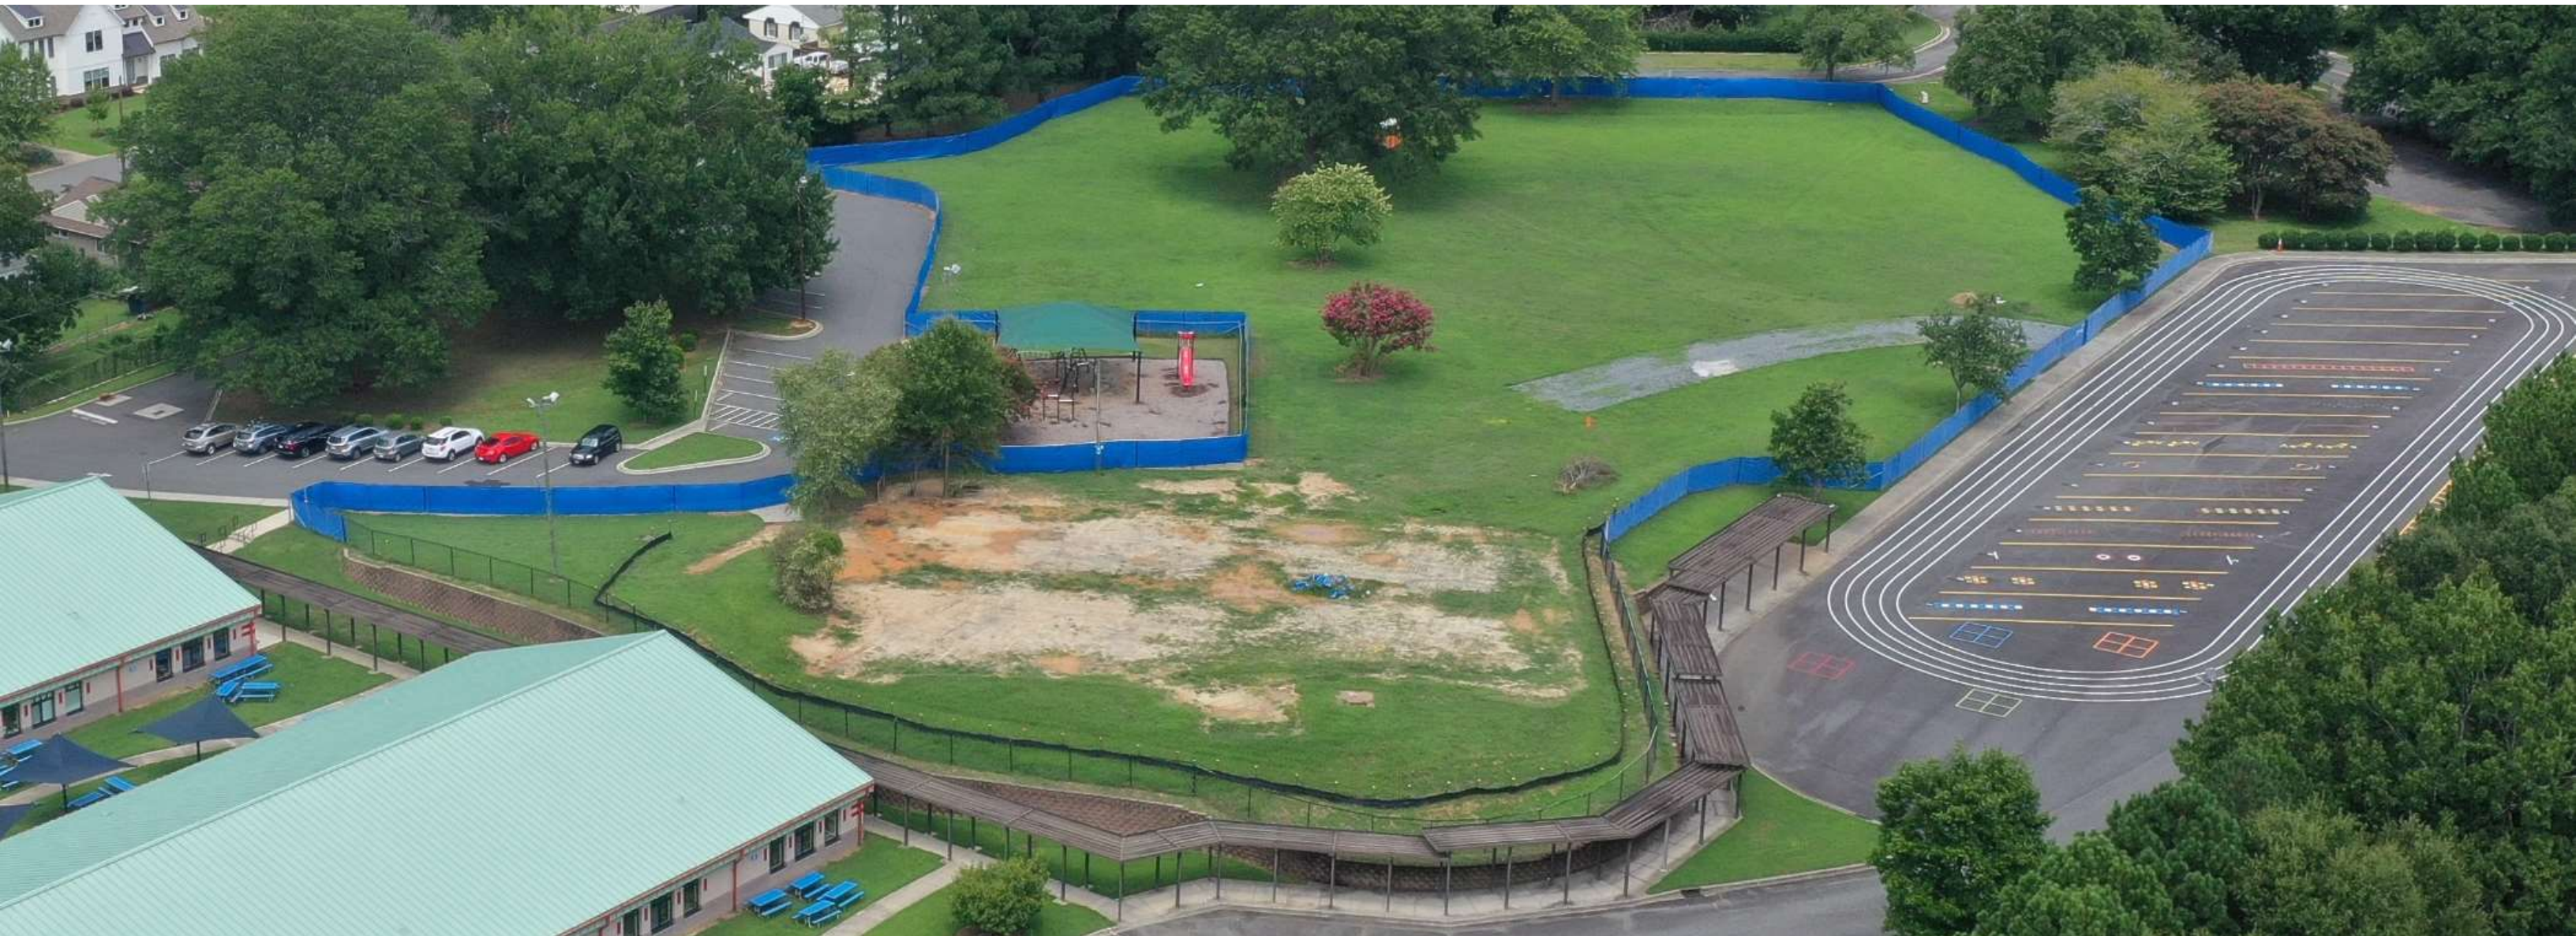

Overall Site Plan – New Amenities

NEW AMENITIES LEGEND

-  Playground
-  Planters
-  Picnic Tables
-  Peace Garden + Statue
-  Learning Pavilion
-  Relocated Gazebo
-  New Trees & Plants

Design + Construction Information Meeting

Charlotte-Mecklenburg Schools | Sedgefield Montessori Conversion

Aerial View - Current Condition

Design + Construction Information Meeting

Charlotte-Mecklenburg Schools | Sedgefield Montessori Conversion