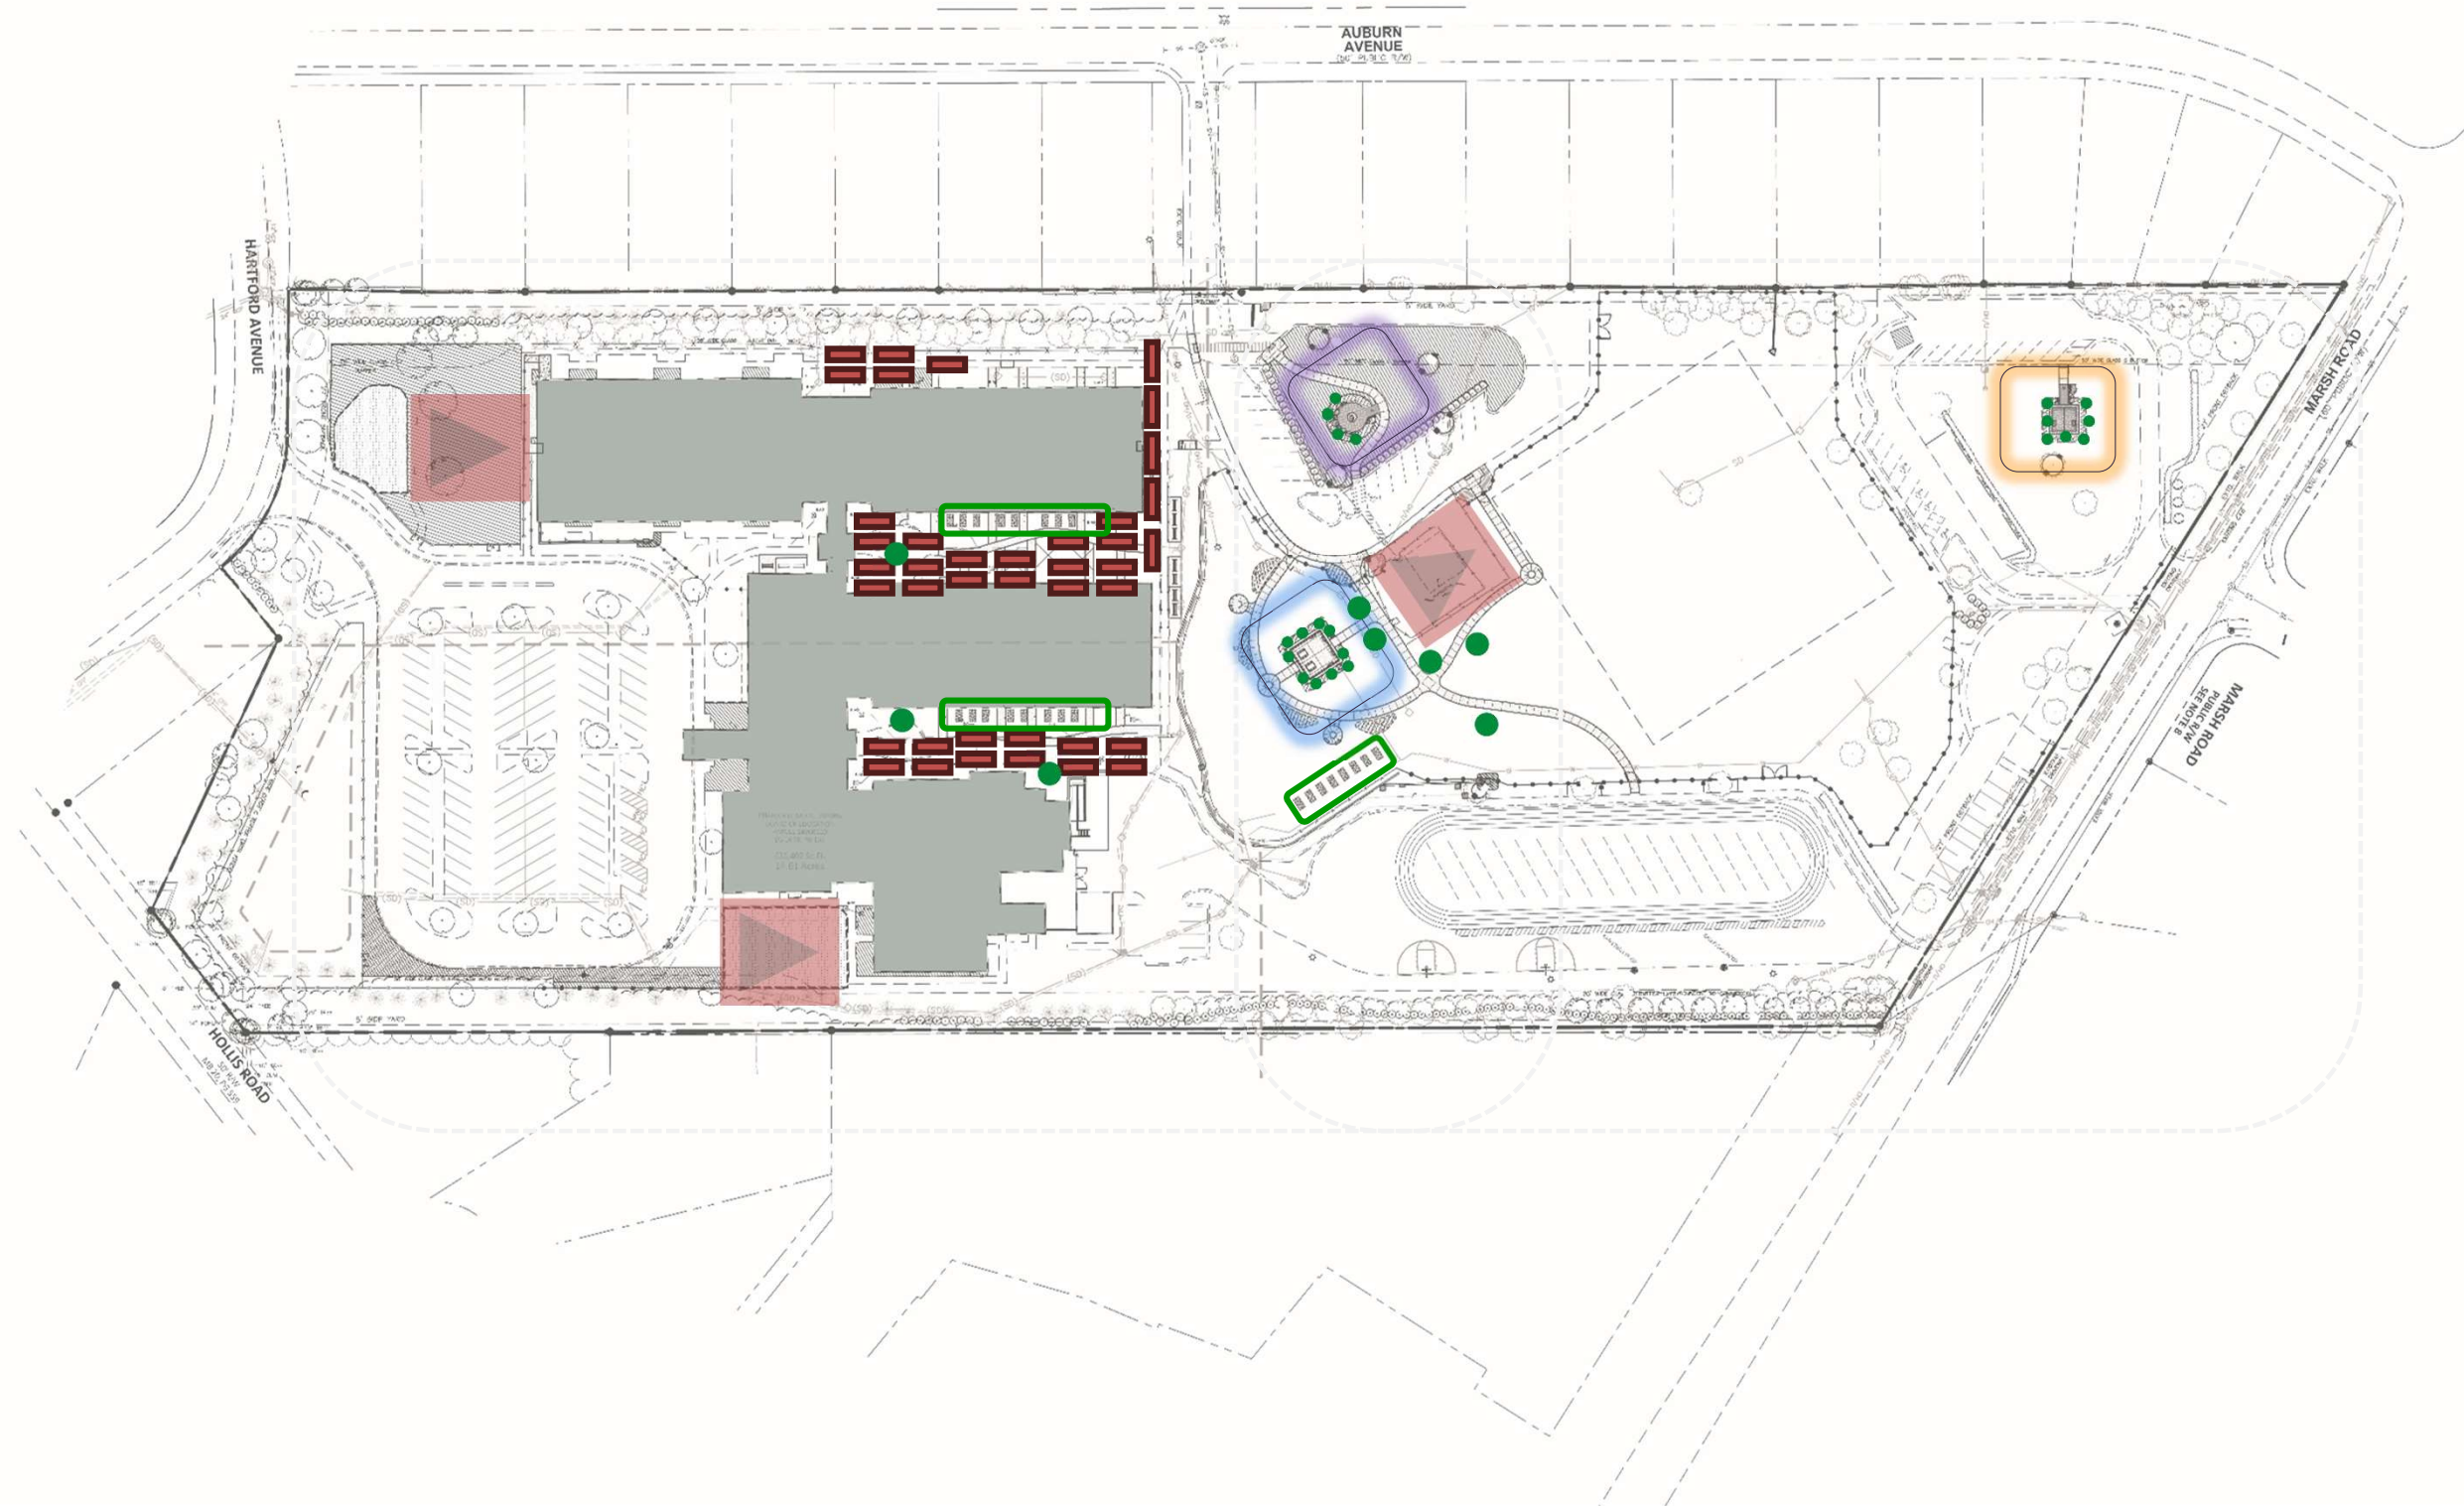

Design + Construction Information Meeting

Charlotte-Mecklenburg Schools | Sedgefield Montessori Conversion

Site Amenities – Completed Playfield Area & Campus