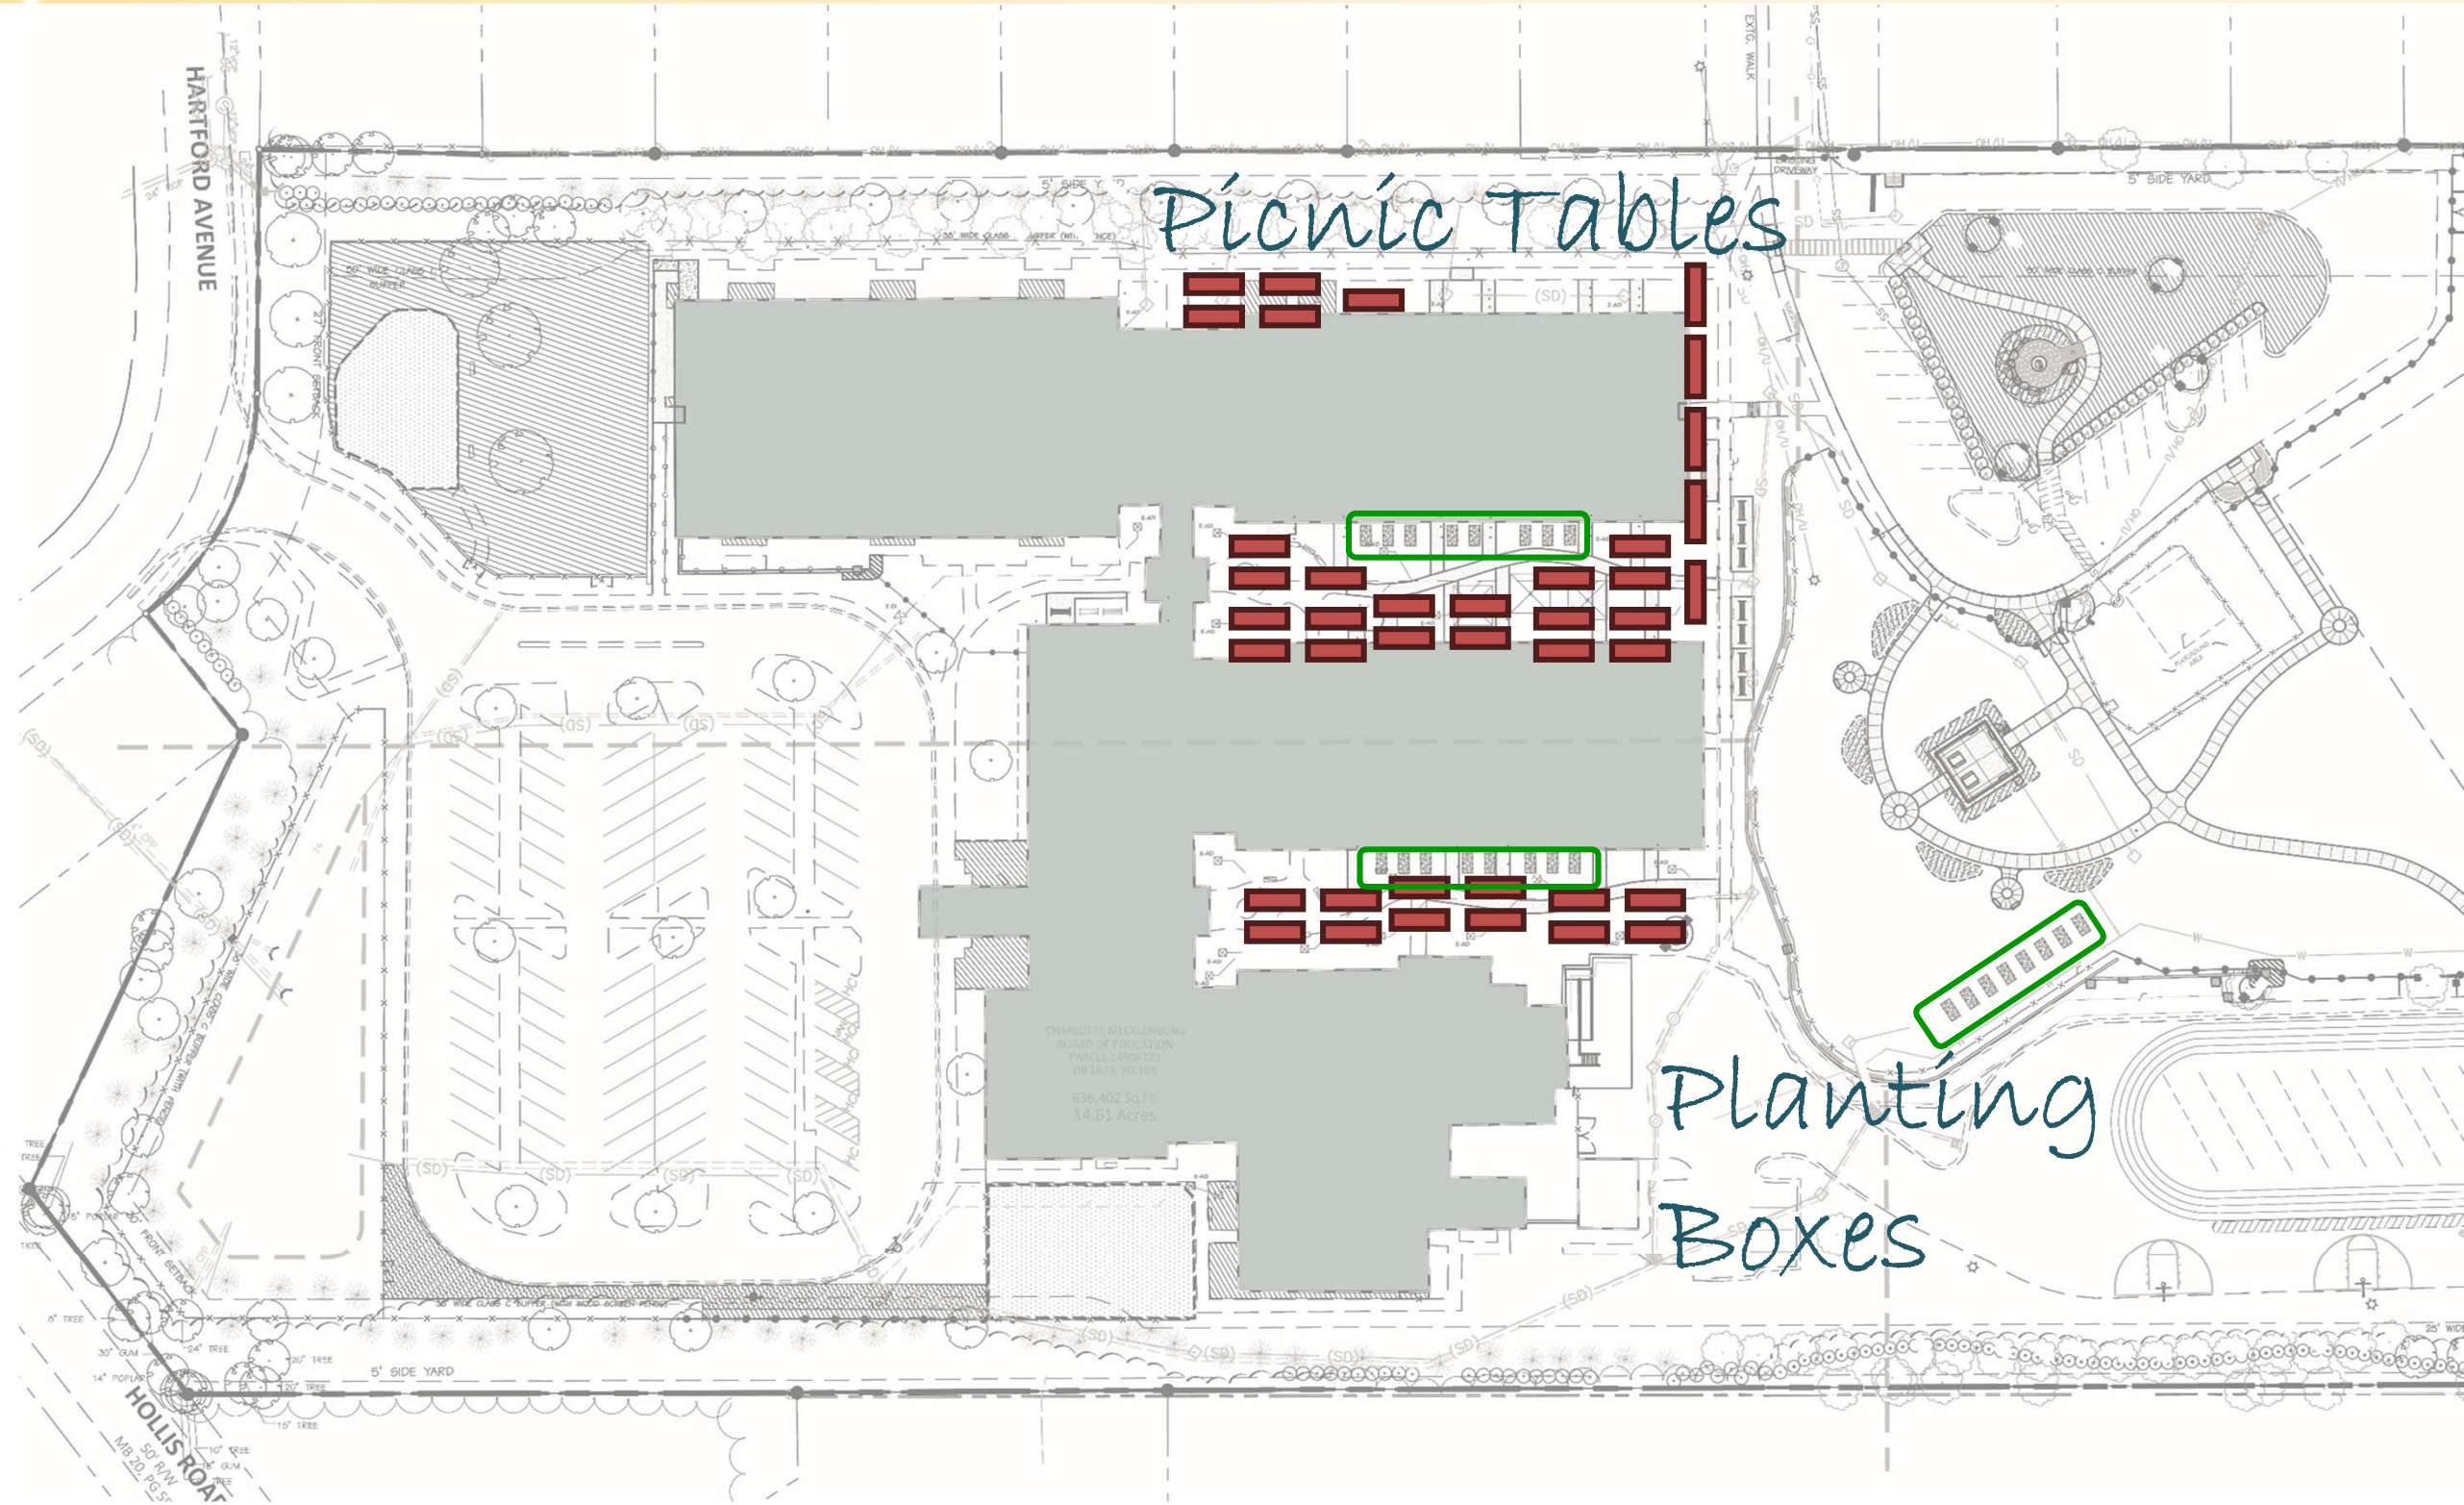

Overall Site Plan – New Amenities

NEW AMENITIES LEGEND

-  Playground
-  Planters
-  Picnic Tables
-  Peace Garden + Statue
-  Learning Pavilion
-  Relocated Gazebo
-  New Trees & Plants

Design + Construction Information Meeting

Charlotte-Mecklenburg Schools | Sedgefield Montessori Conversion

Site Amenities – New Picnic Tables & Planting Boxes

Design + Construction Information Meeting

Charlotte-Mecklenburg Schools | Sedgefield Montessori Conversion