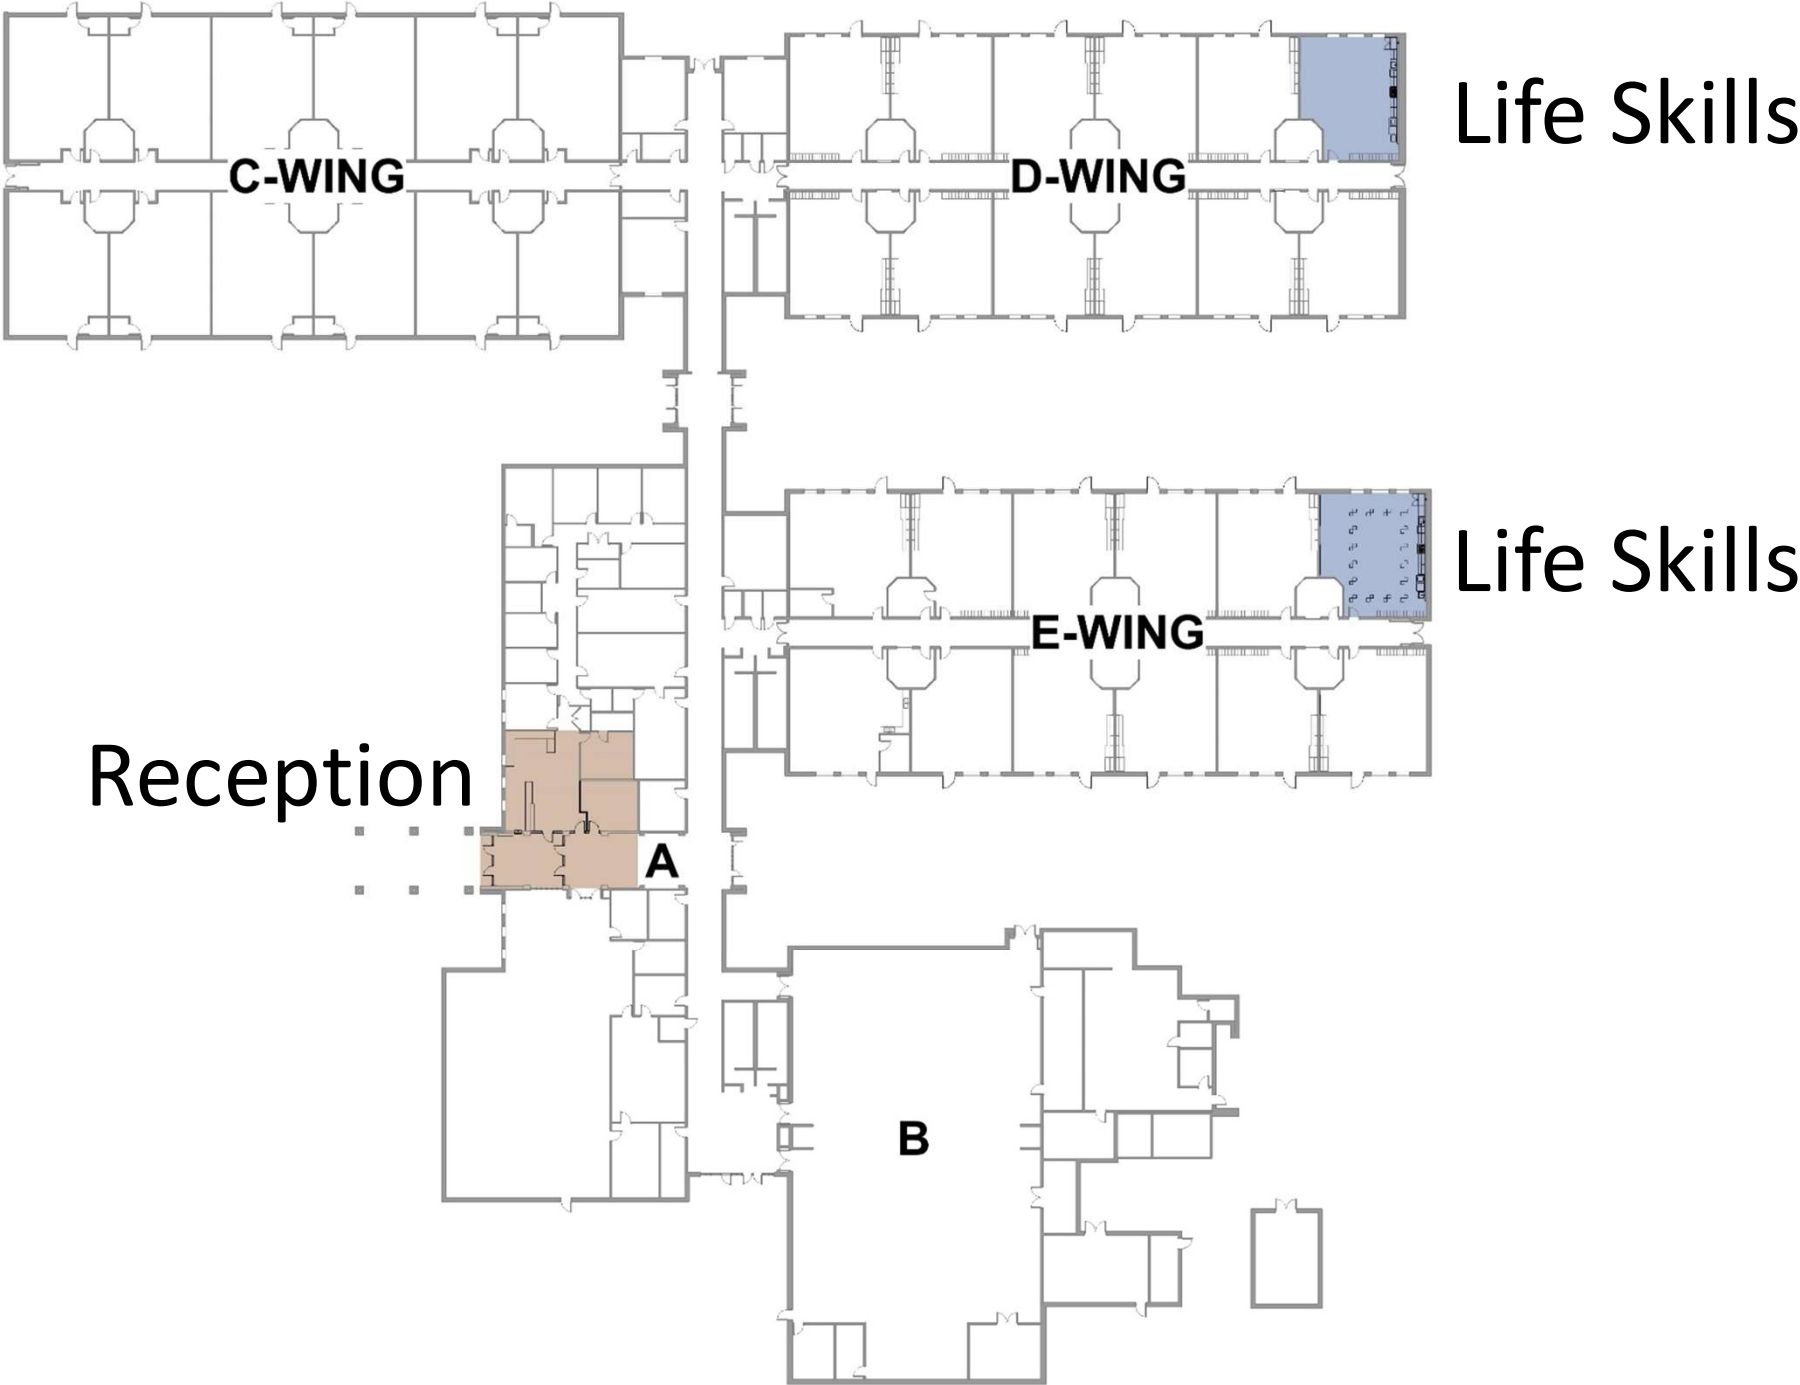

Overall Floor Plan