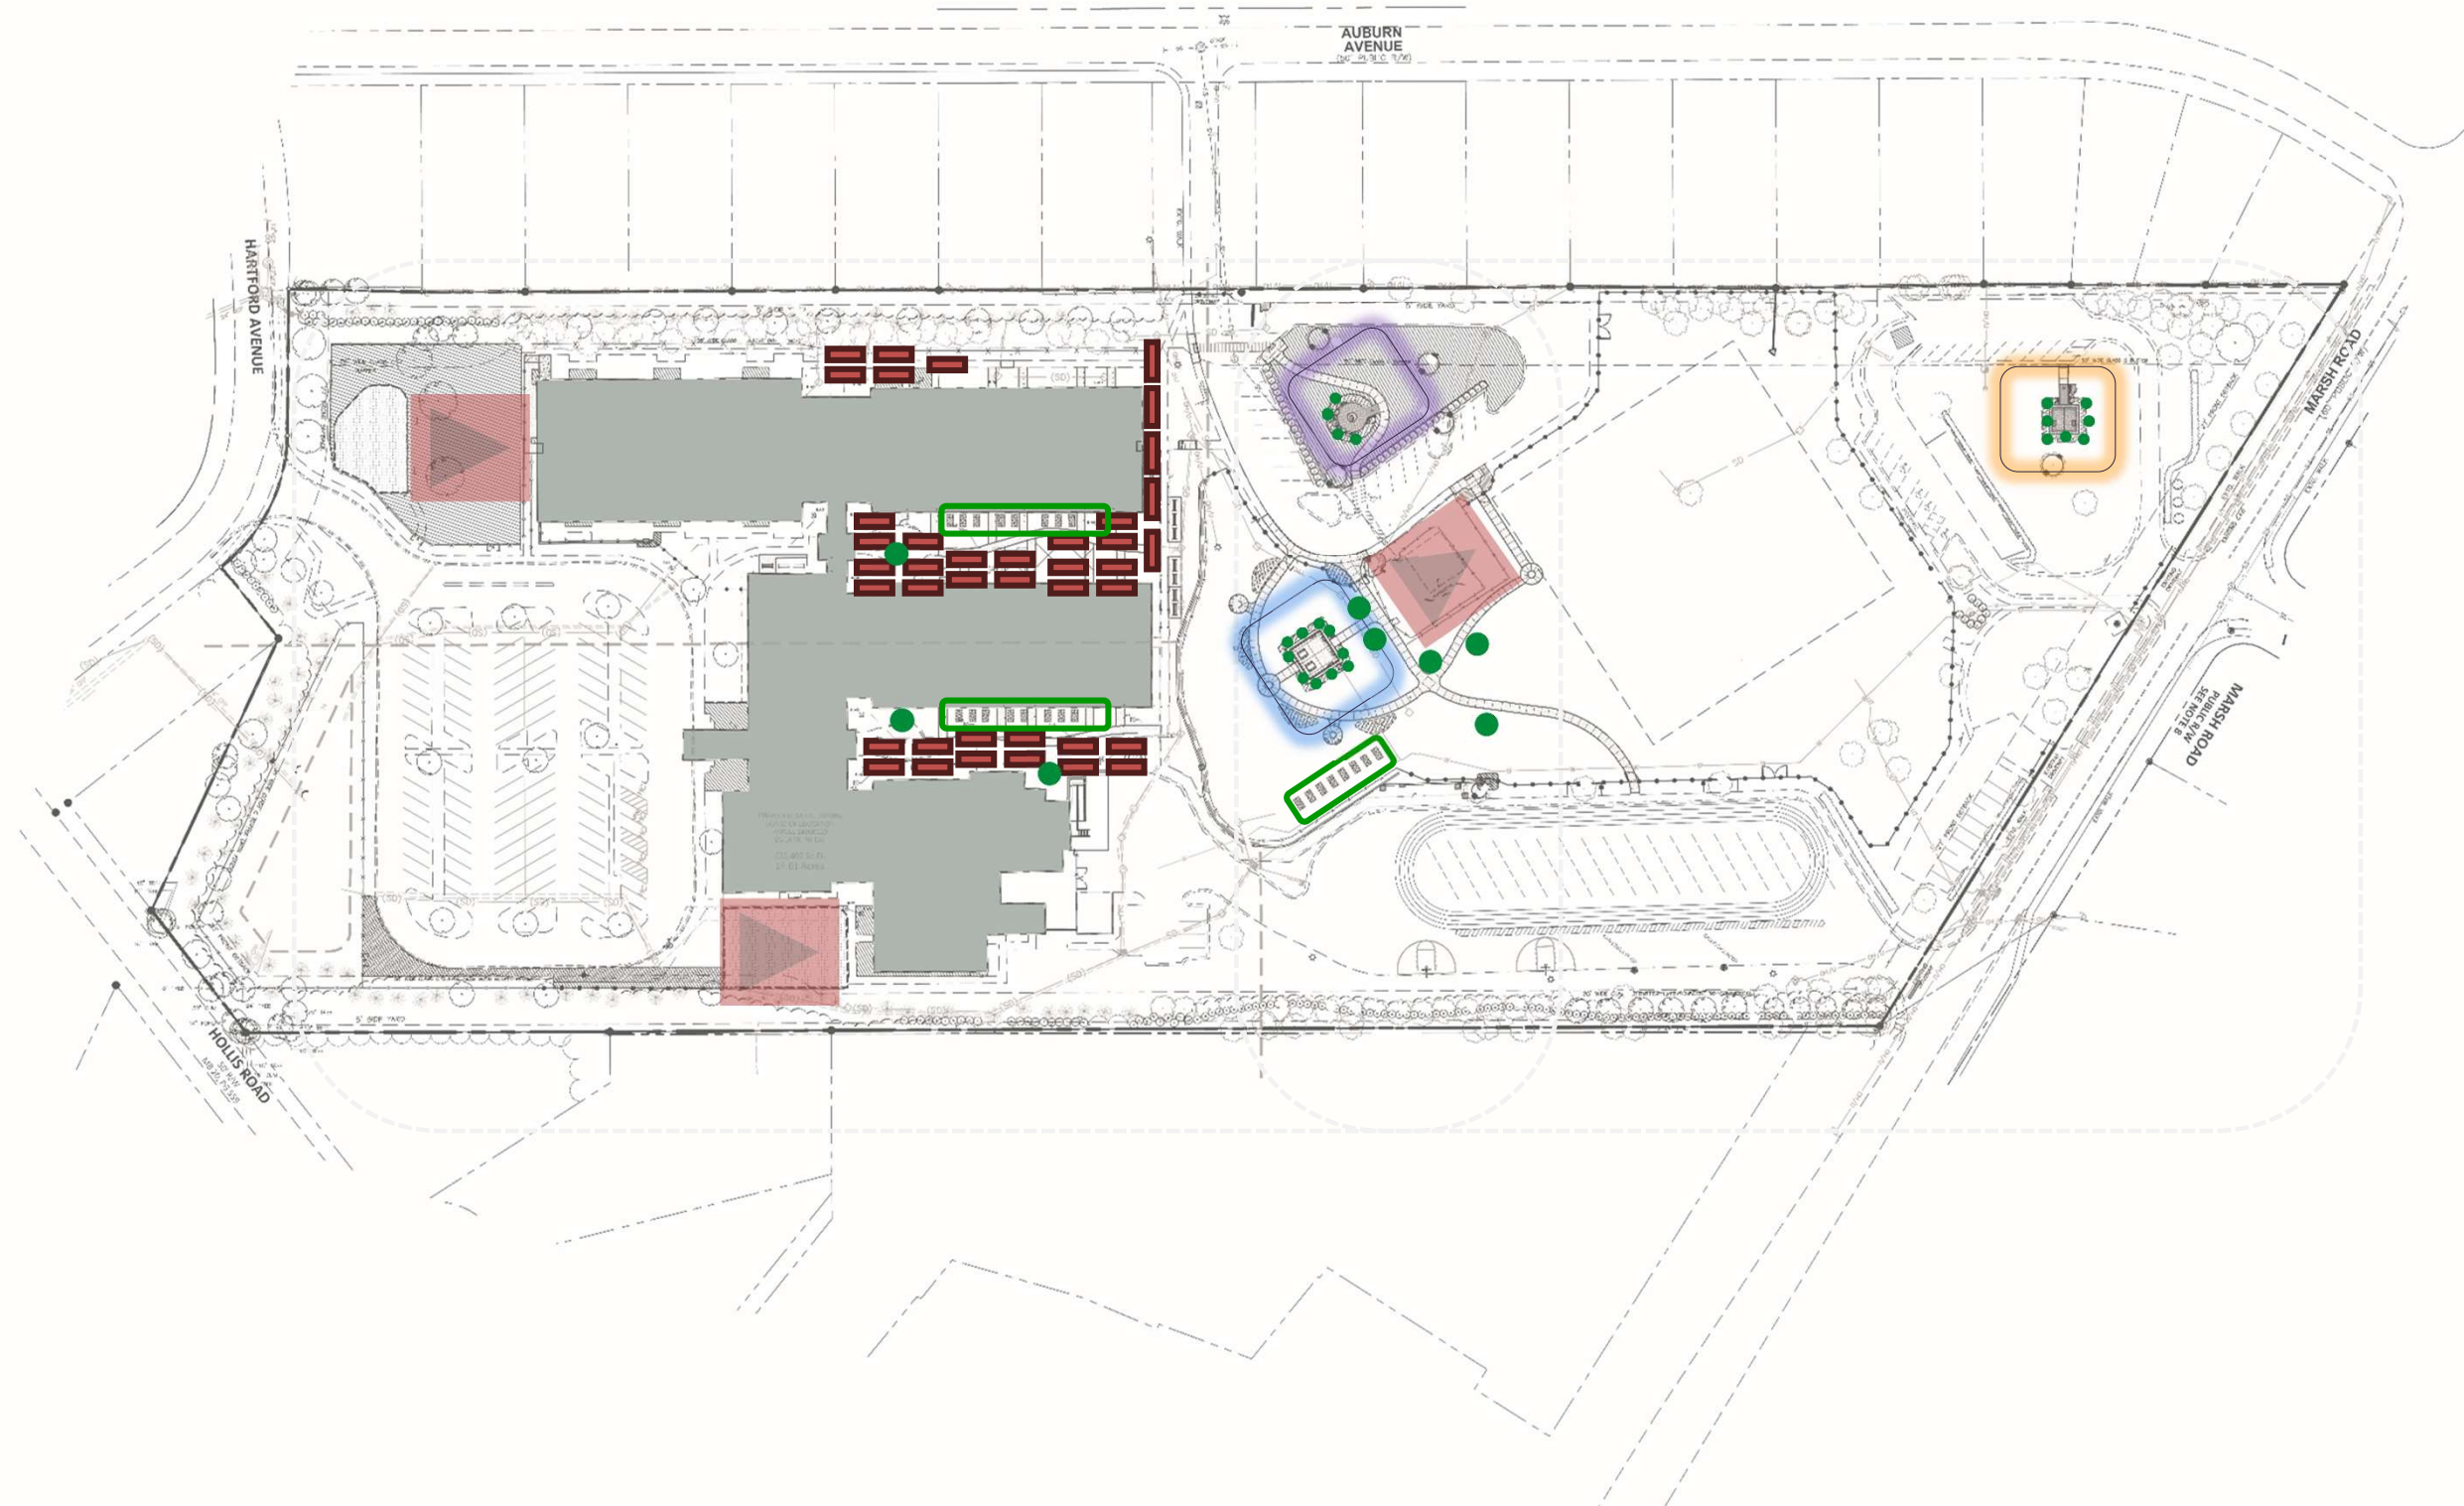

- **Welcome and Meeting Description**
- **Introduction of Team**
- **Site, Amenities Relocation, and Overall Plan**
- **Schedule**
- **Q & A and Closing**

Design + Construction Information Meeting
Charlotte-Mecklenburg Schools | Sedgefield Montessori Conversion

Pre-Construction
Campus 2023

Design + Construction Information Meeting

Charlotte-Mecklenburg Schools | Sedgefield Montessori Conversion

Floor Plan

Design + Construction Information Meeting

Charlotte-Mecklenburg Schools | Sedgefield Montessori Conversion

Overall Site Plan – New Amenities

NEW AMENITIES LEGEND

-  Playground
-  Planters
-  Picnic Tables
-  Peace Garden + Statue
-  Learning Pavilion
-  Relocated Gazebo
-  New Trees & Plants

Design + Construction Information Meeting

Site Plan – Current Fencing

Design + Construction Information Meeting

Charlotte-Mecklenburg Schools | Sedgefield Montessori Conversion

Site Plan

Modified Fencing Condition

Design + Construction Information Meeting