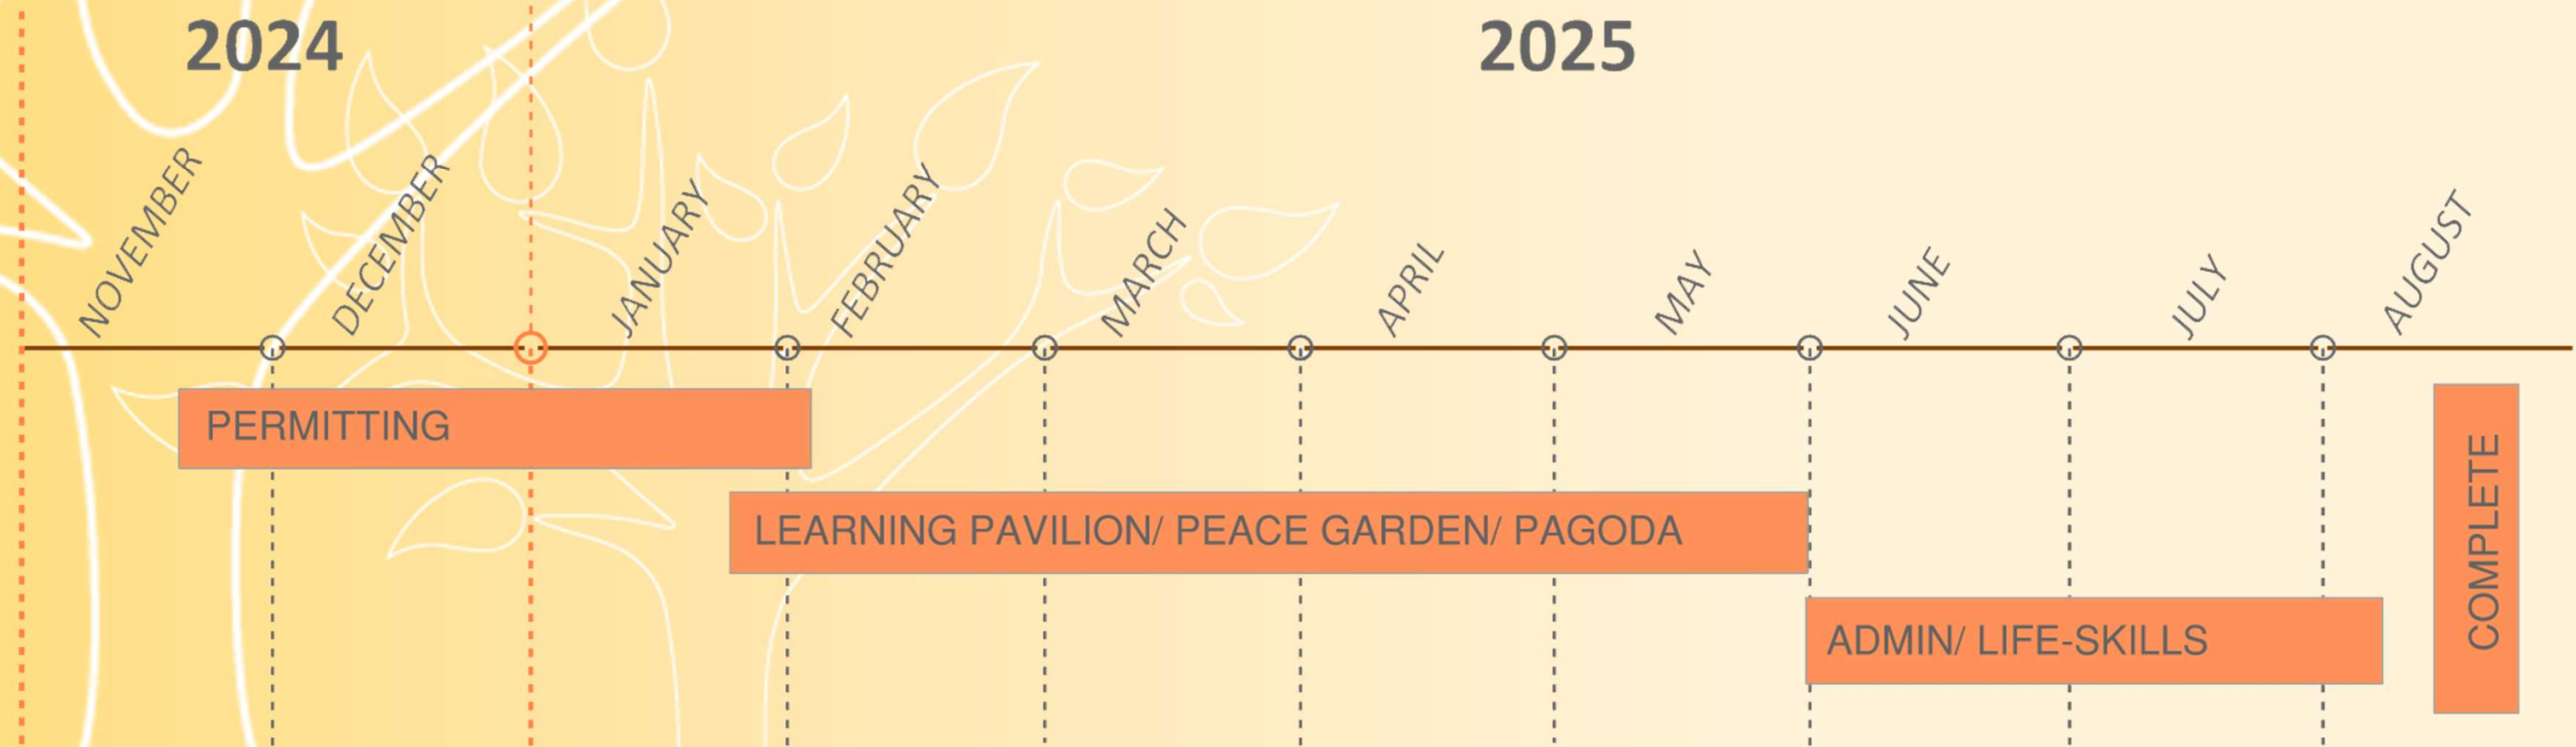

Visitor Circulation

Life Skills Rooms

Floor Plan

Perspective

Design + Construction Information Meeting

Charlotte-Mecklenburg Schools | Sedgefield Montessori Conversion

Sedgefield Montessori Renovation Schedule