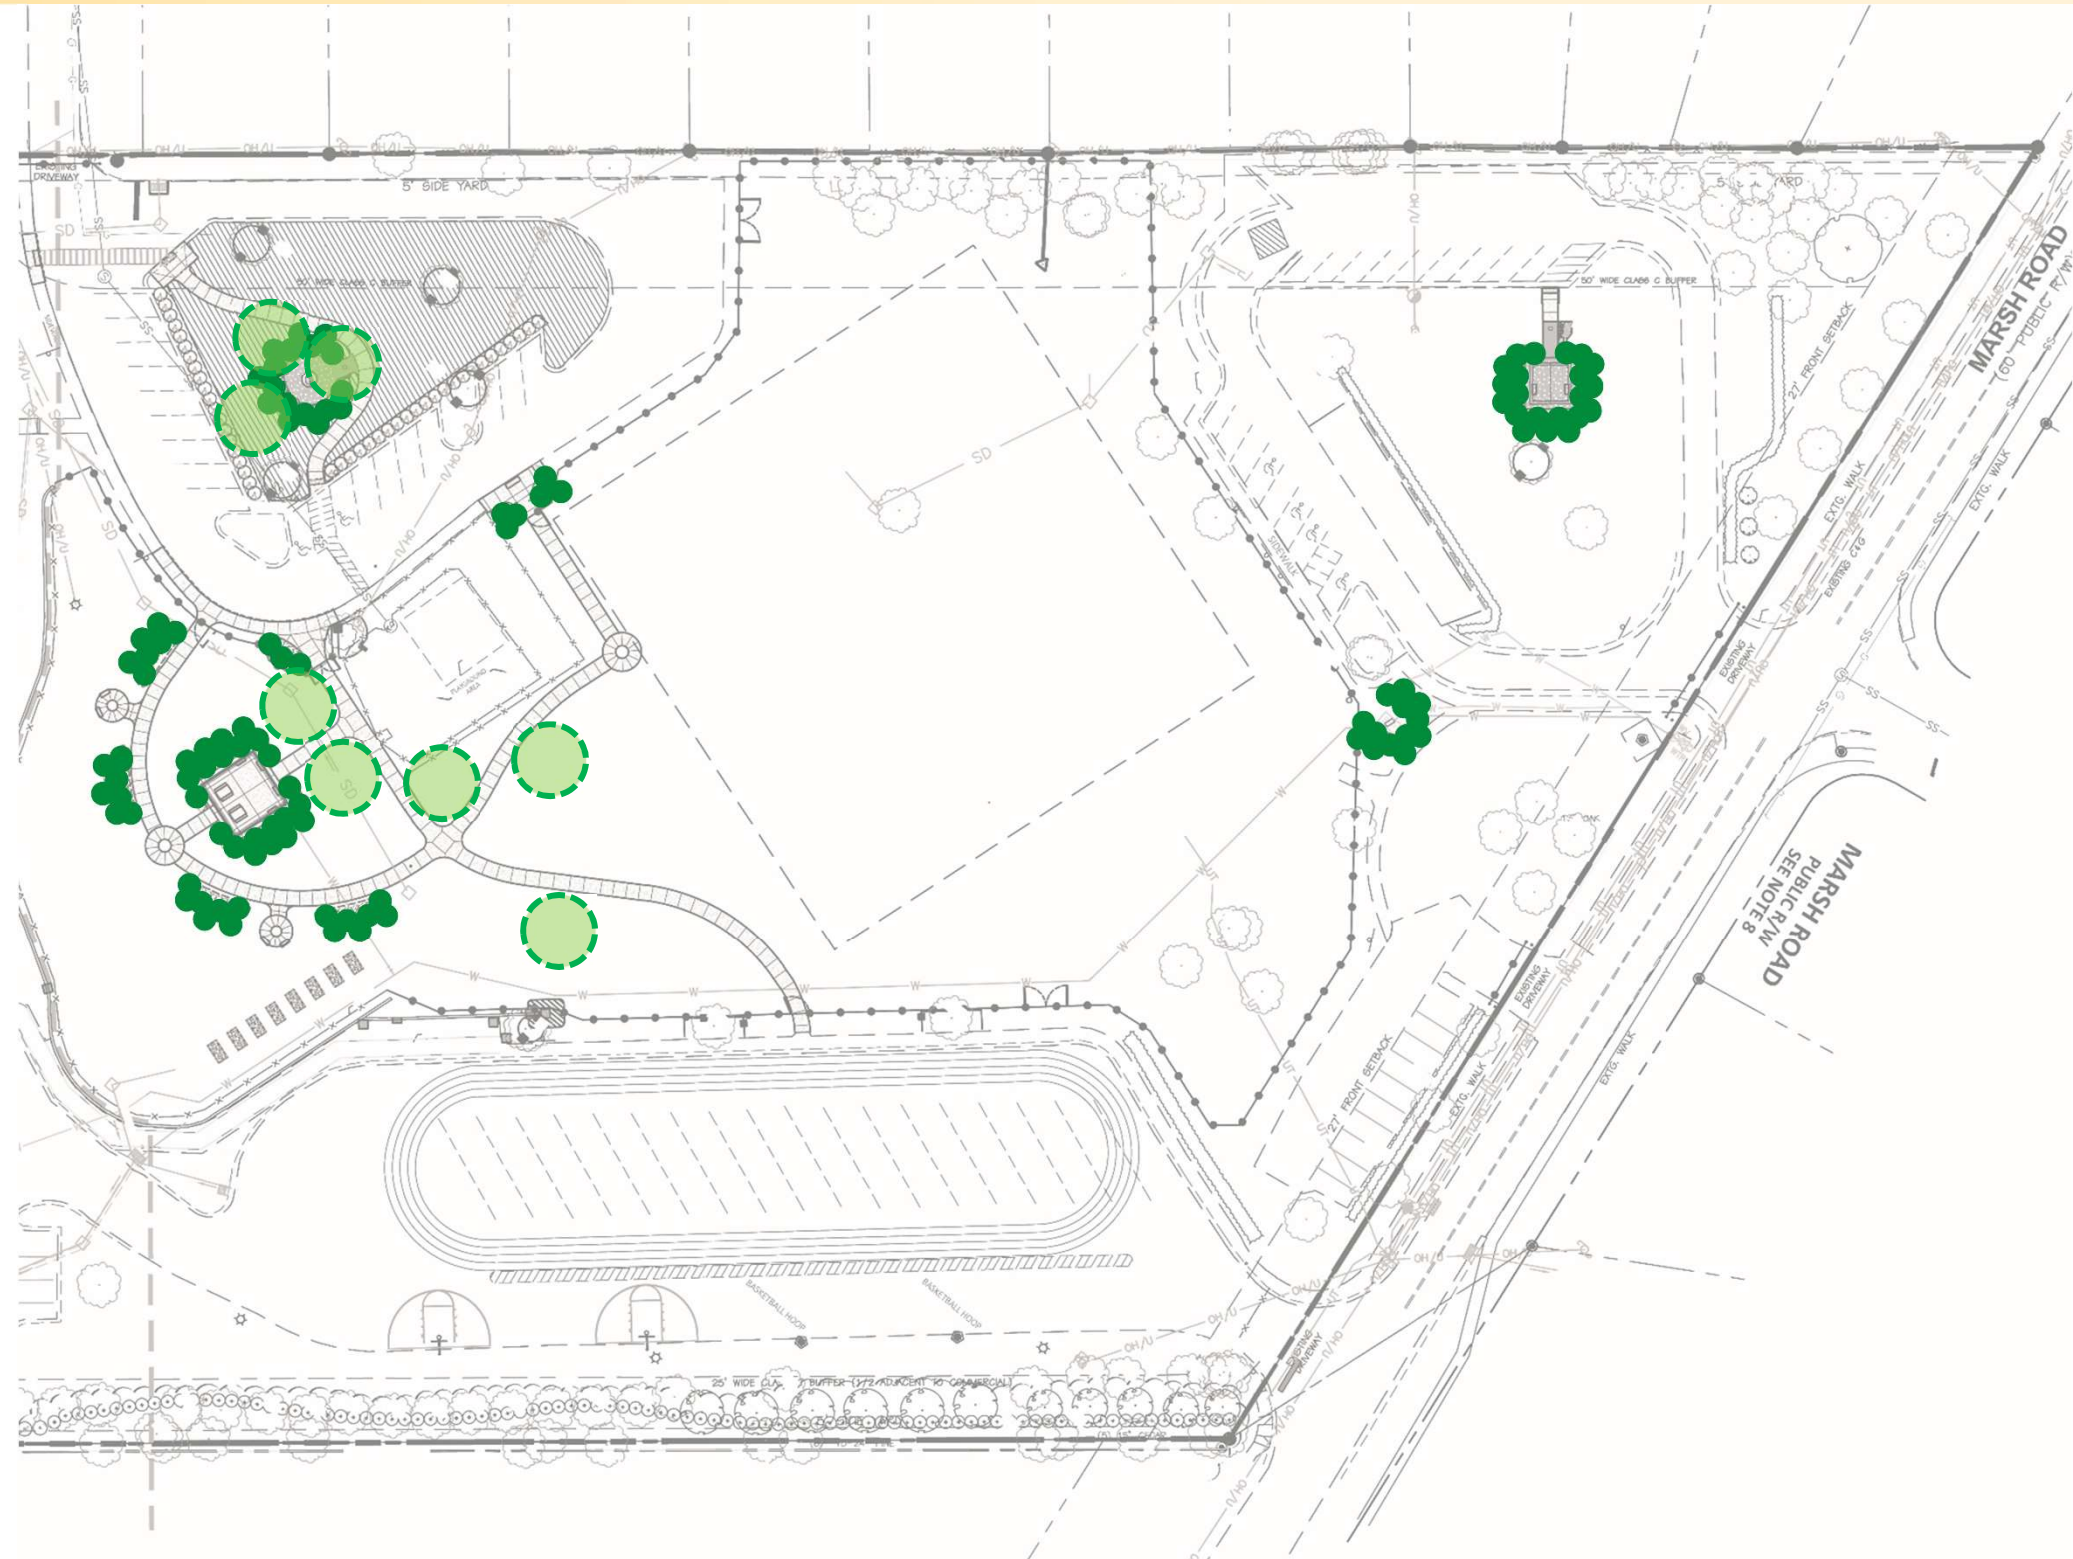

Overall Site Plan – New Amenities

NEW AMENITIES LEGEND

-  Playground
-  Planters
-  Picnic Tables
-  Peace Garden + Statue
-  Learning Pavilion
-  Relocated Gazebo
-  New Trees & Plants

Design + Construction Information Meeting

Site Plan – Current Fencing

Design + Construction Information Meeting

Charlotte-Mecklenburg Schools | Sedgefield Montessori Conversion

Site Plan

Modified Fencing Condition

Design + Construction Information Meeting

Charlotte-Mecklenburg Schools | Sedgefield Montessori Conversion

Site Amenities – Completed Playfield Area & Campus

Design + Construction Information Meeting

Charlotte-Mecklenburg Schools | Sedgefield Montessori Conversion

Site Amenities – New Memorial Trees & Plantings

- Japanese Holly
- Junipers
- Cypress
- Crepe Myrtles
- Oaks
- Dogwoods
- Magnolias
- Blueberry
- Japanese Maples

Design + Construction Information Meeting