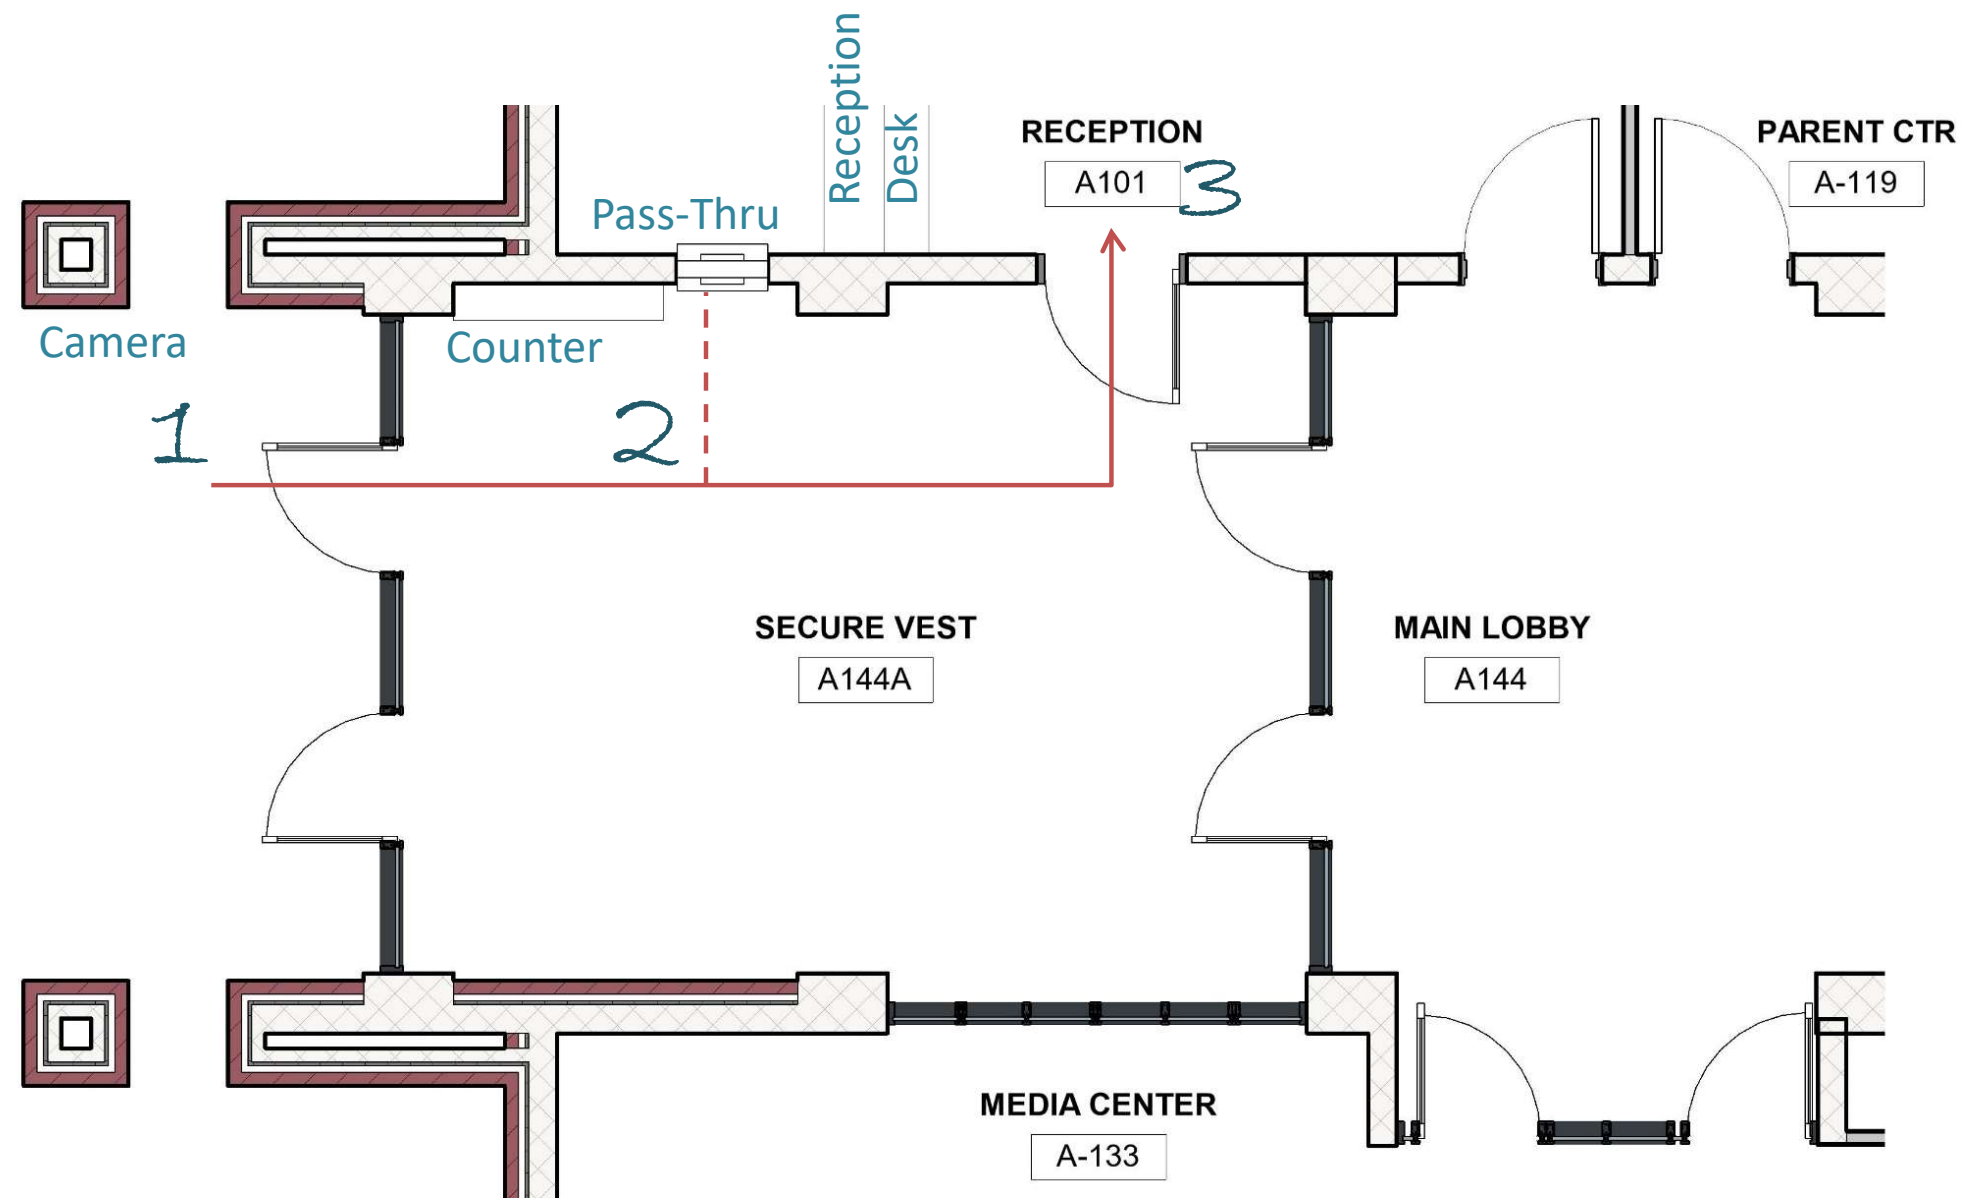

Overall Floor Plan

Design + Construction Information Meeting

Charlotte-Mecklenburg Schools | Sedgefield Montessori Conversion

Interior Upgrades

- New Exterior Doors
- Painting
- Signage
- HVAC
- LED Lighting

Design + Construction Information Meeting

Charlotte-Mecklenburg Schools | Sedgefield Montessori Conversion

Lobby & Reception Plan

Design + Construction Information Meeting

Charlotte-Mecklenburg Schools | Sedgefield Montessori Conversion

Visitor Circulation

Life Skills Rooms

Floor Plan

Perspective

Design + Construction Information Meeting

Charlotte-Mecklenburg Schools | Sedgefield Montessori Conversion

Sedgefield Montessori Renovation Schedule