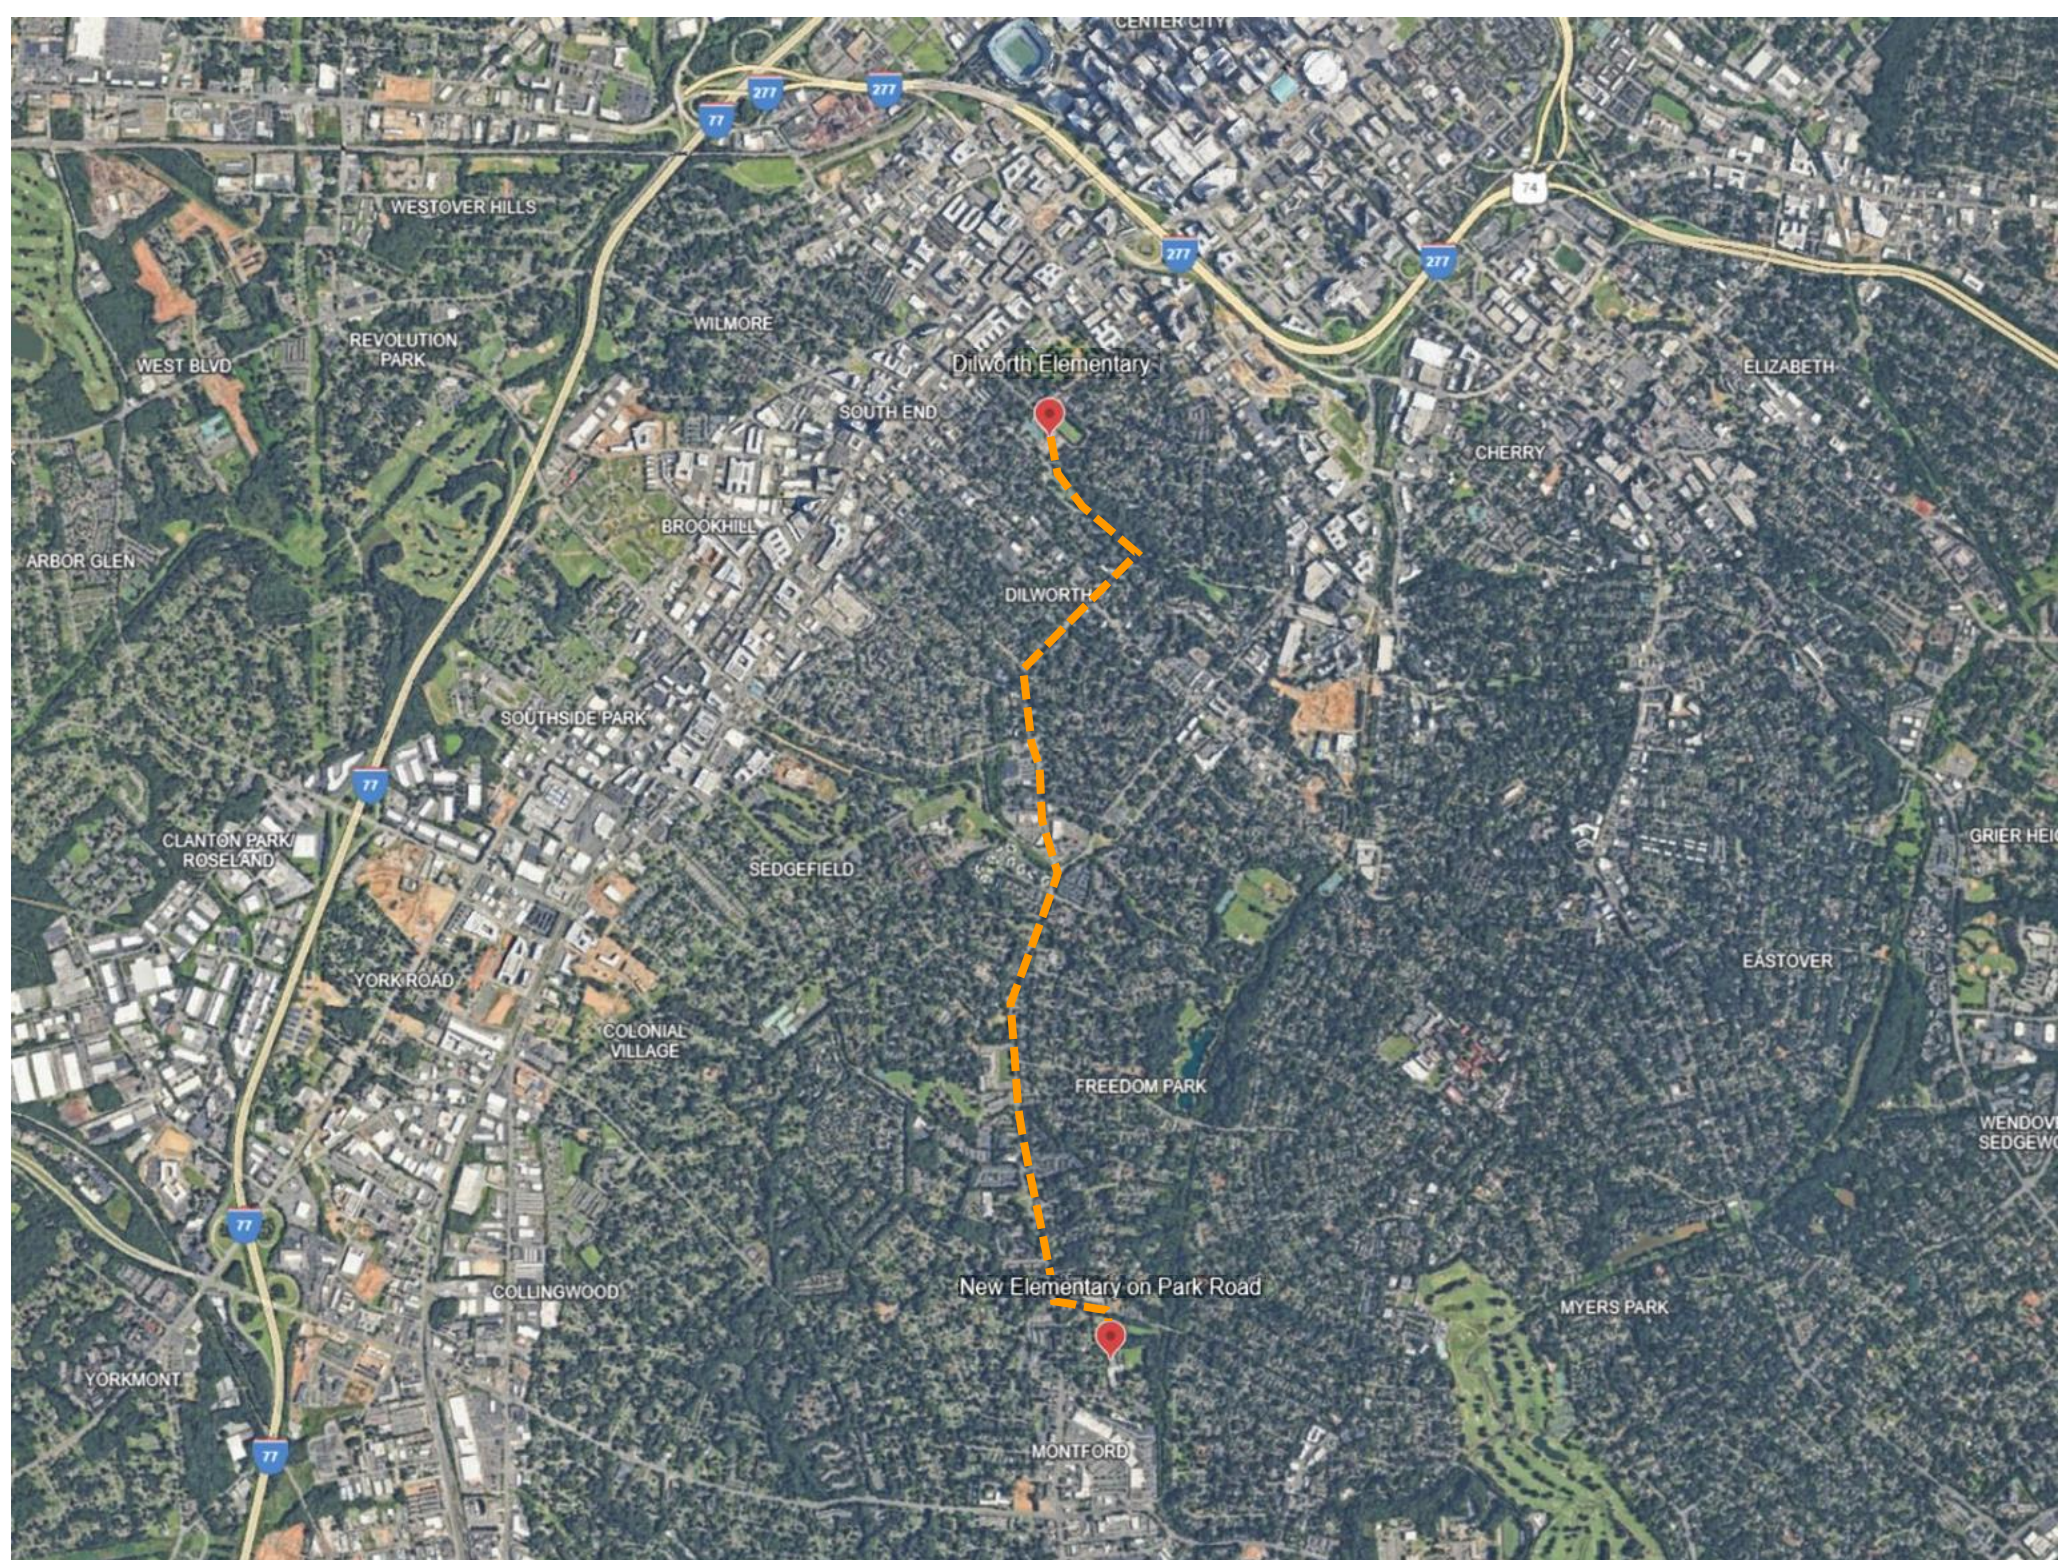

**NEW ELEMENTARY SCHOOL  
ON PARK ROAD SITE  
2023 BOND PROJECT UPDATE**

**Thursday, Nov. 7, 2024**

**cms**  
Charlotte-Mecklenburg Schools

CHARLOTTE MECKLENBURG SCHOOLS/ NEW ELEMENTARY SCHOOL ON PARK ROAD  
COMMUNITY UPDATE – SITE LOCATION

K-2 PLAYGROUND

3-5 PLAYGROUND

SECONDARY ENTRY

MAIN ENTRY

TEACHER + VISITOR  
PARKING

PRE-K CLASSROOMS  
AND PLAYGROUND

HERITAGE TREE

HILLSIDE AVENUE

HERITAGE TREE

HILLSIDE AVENUE

HAVEN DRIVE

STORMWATER  
CONTROL

- CAR DROP-OFF  
+ VISITOR
- BUS DROP-OFF

K-2 PLAYGROUND

3-5 PLAYGROUND

SECONDARY ENTRY

MAIN ENTRY

TEACHER + VISITOR  
PARKING

PRE-K CLASSROOMS  
AND PLAYGROUND

HERITAGE TREE

HILLSIDE AVENUE

HAVEN DRIVE

STORMWATER  
CONTROL

 CAR DROP-OFF  
+ VISITOR